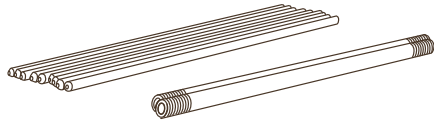

Equip Your SilencerCo® Salvo™ 12

UNIVERSAL + MODULAR

Accessories For Unbeatable Versatility

SALVO 12 CHOKE MOUNT ADAPTER
KSG

ROD KIT
8" CONFIGURATION

SALVO 12 CHOKE MOUNT ADAPTER
SAIGA/VEPR

ROD KIT
10" CONFIGURATION