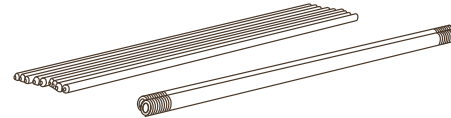

Equip Your SilencerCo® Salvo™ 12

UNIVERSAL + MODULAR

Accessories For Unbeatable Versatility

SALVO 12 CHOKE MOUNT ADAPTER
KSG

ROD KIT
8" CONFIGURATION

SALVO 12 CHOKE MOUNT ADAPTER
SAIGA/VEPR

ROD KIT
10" CONFIGURATION